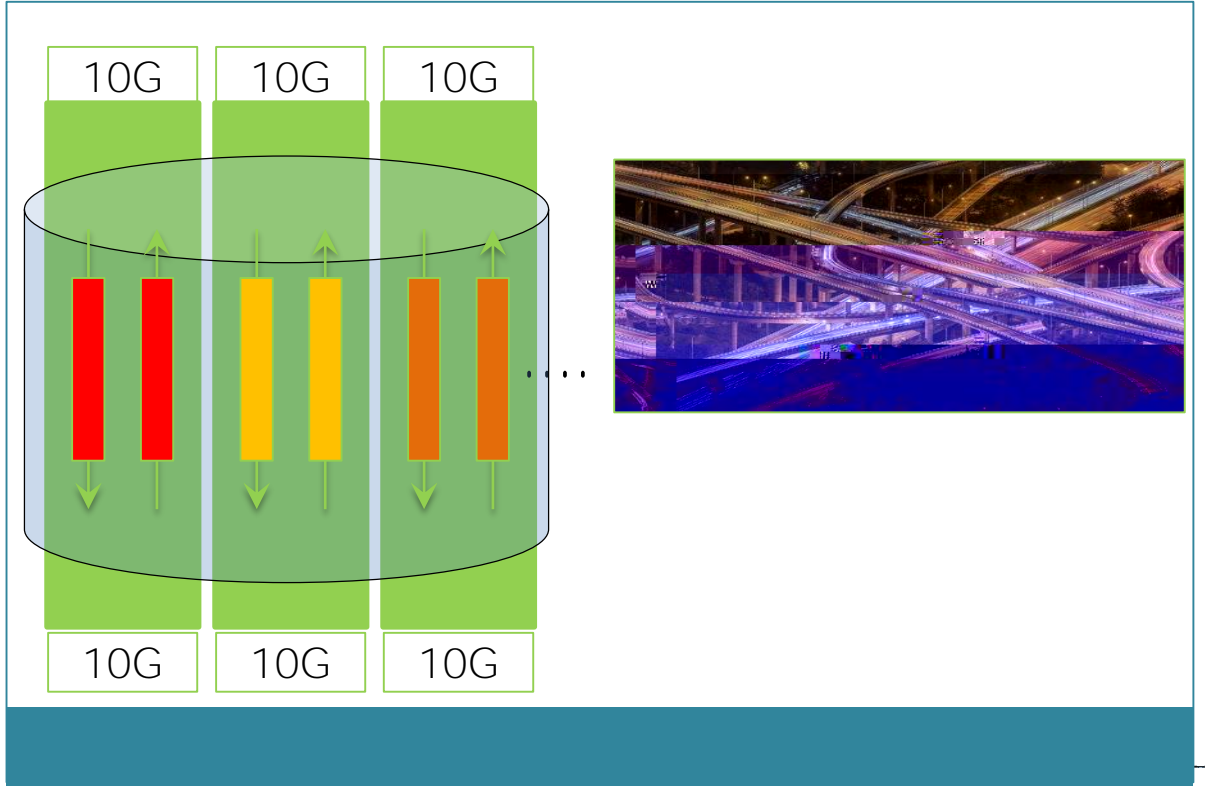

	RG-AP180-SF	RG-MAP852-SF
	86mm×160mm×32.5mm	86mm×160mm×32.5mm

MUX/DEMUX

MUX/DEMUX

WDM

POL

(TDM)

TDM

WDM

RX power

- 1.
- 2.

AP

ODF

AP

```
am5552-sf-2#  
am5552-sf-2#show int tr d  
Running this command on a device may take some time to complete.  
-----  
Interface GigabitEthernet 0/0/0/0  
-----
```

AP

40-56V