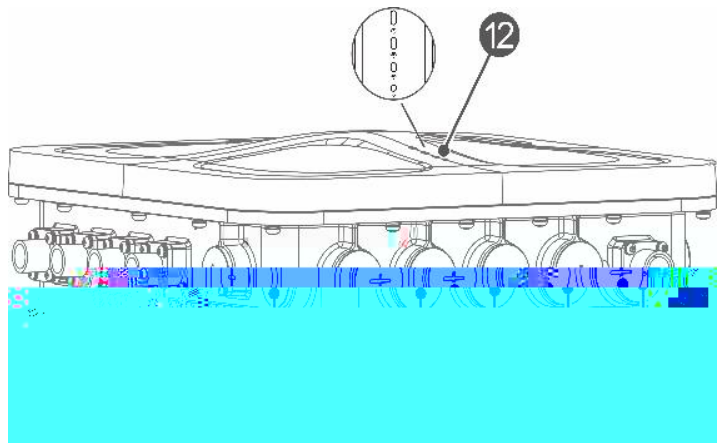

1		M16
2	LAN1/HPoE	IEEE802.3af 802.3at802.3btPoE
3	LAN2/IoT	
4	LAN3/SFP+	10G
5	LAN4/SFP+	10G
6	Console	Console
7		IP68
8		
9	5G	5G
10	2.4G	2.4G
11	5G	5G
12