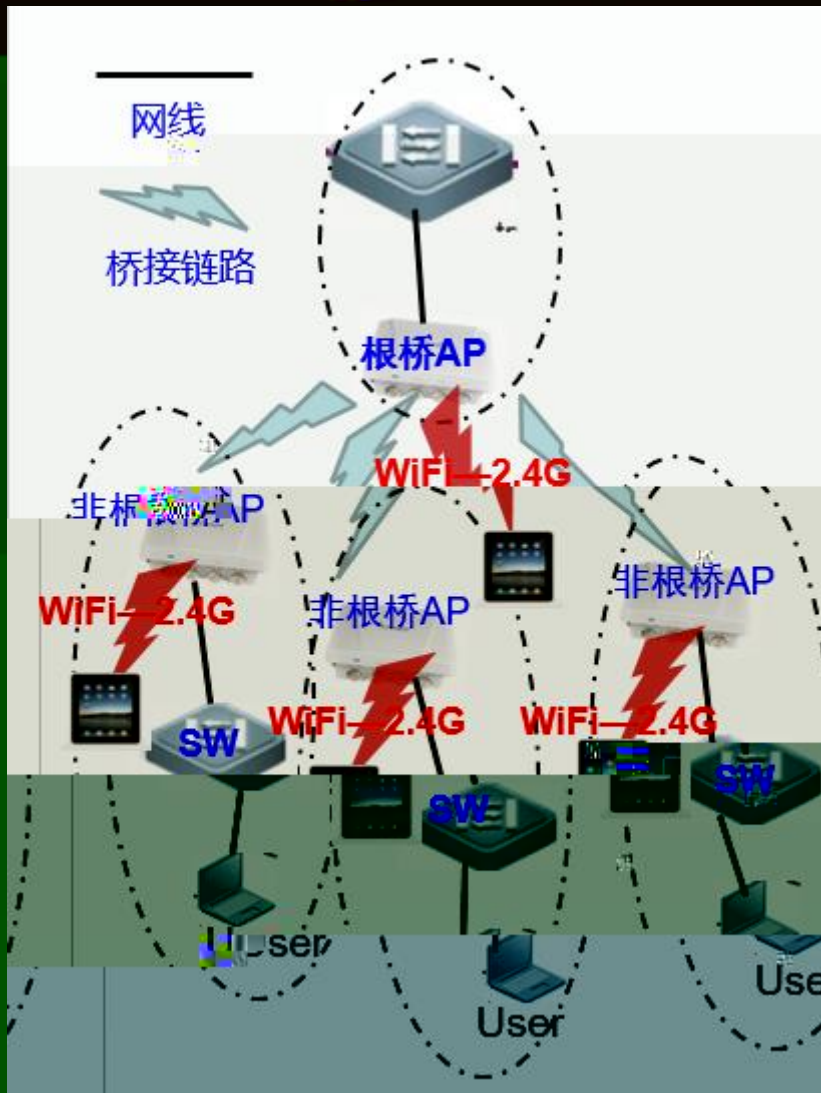

RG-AP680(CD)

RG-AP680 CD

%

M6

	1 11	1 11 6
	4	20
		
90	1.5	6
		
	0.8	2
		
120°	0.5	4
		

cca-ed threshold

cca-ed threshold

peer-distance