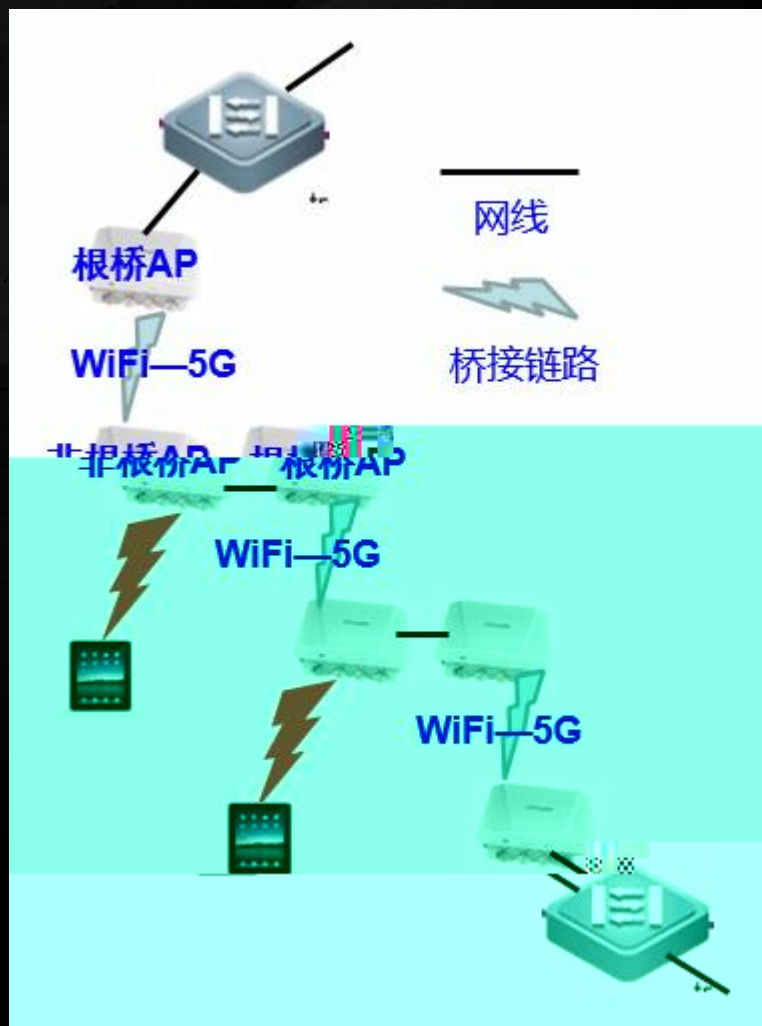

RG-AP680(CD)

RG-AP680 CD

%

M6

	1 11	1 11 6
	4	20
		
90	1.5	6
		
	0.8	2
		
120°	0.5	4
		

cca-ed threshold

cca-ed threshold

peer-distance