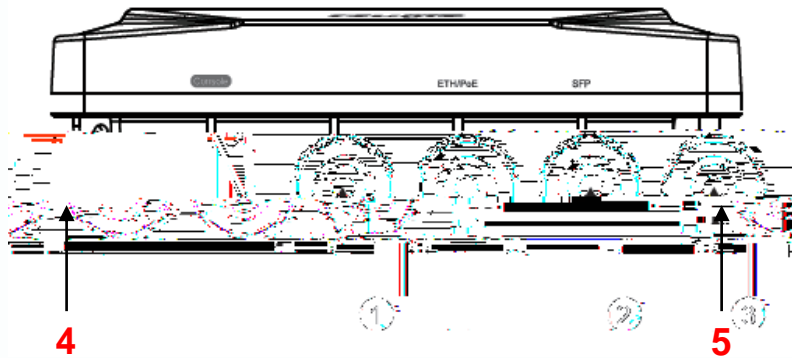

AP630-C

- 1 Console RJ-45
- 2 10/100/1000Base-T
  ETH1 /PoE IN RJ-45
- 3 ETH1 SFP
- 4 2.4G
- 5 5G