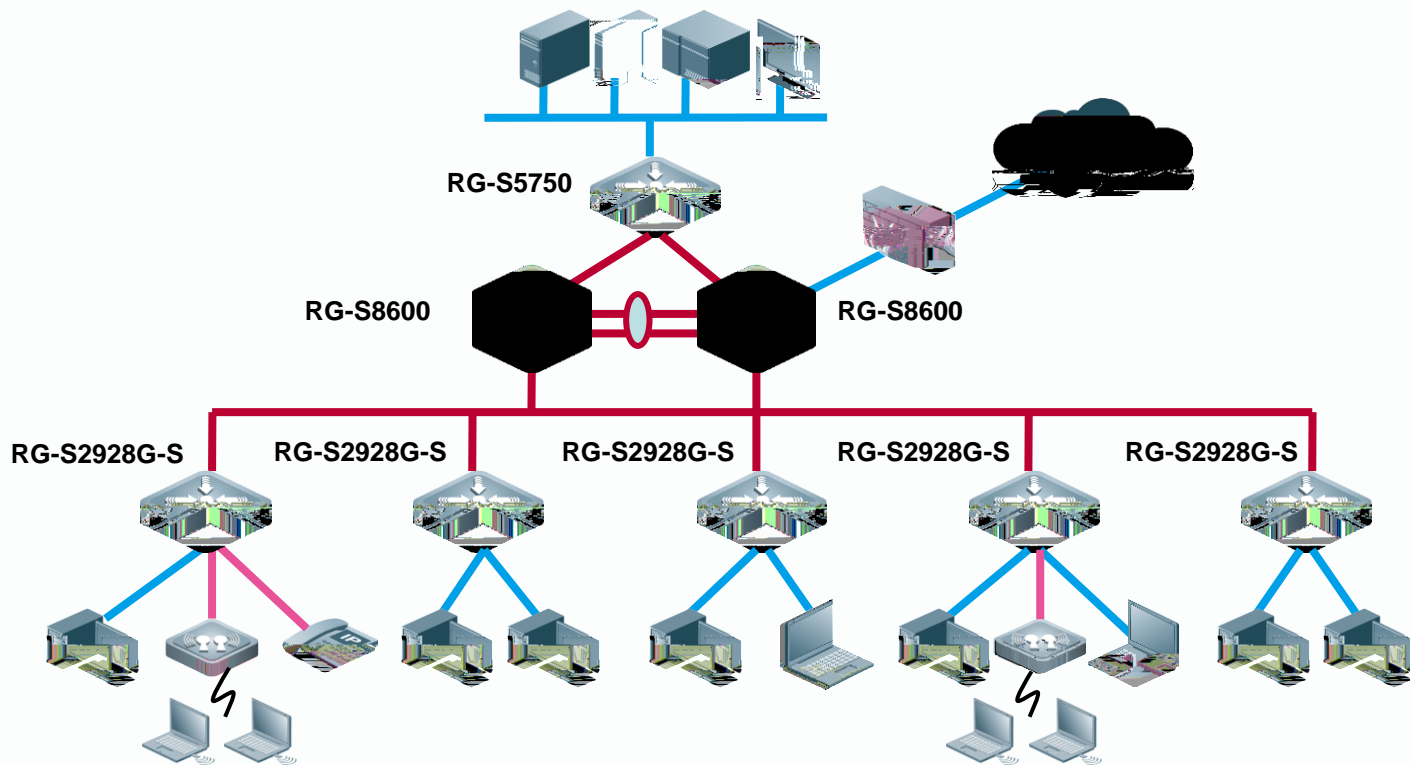

RG-S2928G-S

A solid red horizontal bar located to the left of the "Contents" text.

Contents

RG-S2928G-S

USB2.0
CLI Web
SNMP

A solid red horizontal bar located to the left of the "Contents" text.

Contents

Console

USB

FAT

U

U

24 10/100/1000M

2

9600bps

1.6 SFP
RG-S2928G-S 27F,28F

5G

SFP

web

ACL IP+MAC)

SNMP Telnet