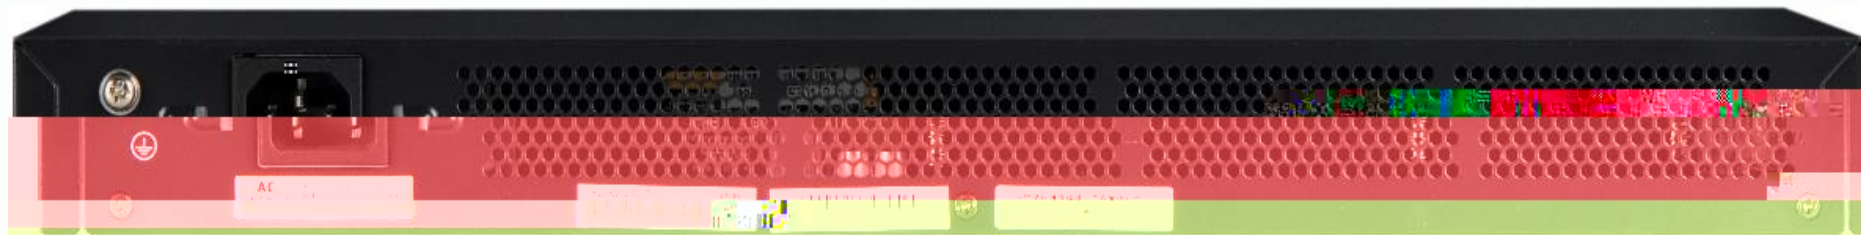

RG-S2928G-S

A solid red horizontal bar located to the left of the "Contents" text.

Contents

RG-S2928G-S

USB2.0
CLI Web
SNMP

A solid red horizontal bar located to the left of the "Contents" text.

Contents

Console

USB

FAT

U

U

24 10/100/1000M

2

9600bps

1.6 SFP
RG-S2928G-S 27F,28F