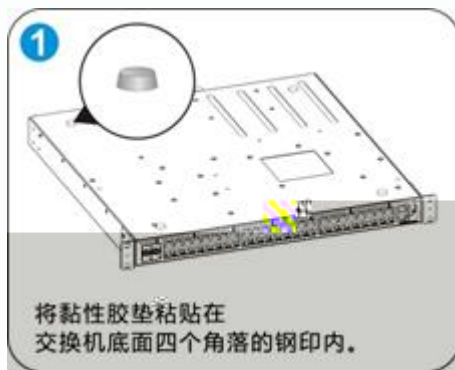

RG-S2910- 24GT4SFP-UP- H	24 10/100/1000M PoE/PoE+ 4 HPOE 4 1000M SFP	POE HPOE POE 1.XX 2.XX 90W 3.XX 60W
RG-PBOX-DC12	RJ45 POE DC12V	

HPOE
RG-PBOX-AC24

RG-S2910-24GT4SFP-UP-H
RG-PBOX-DC12
POE

POE

19

I

(
4

PBOX