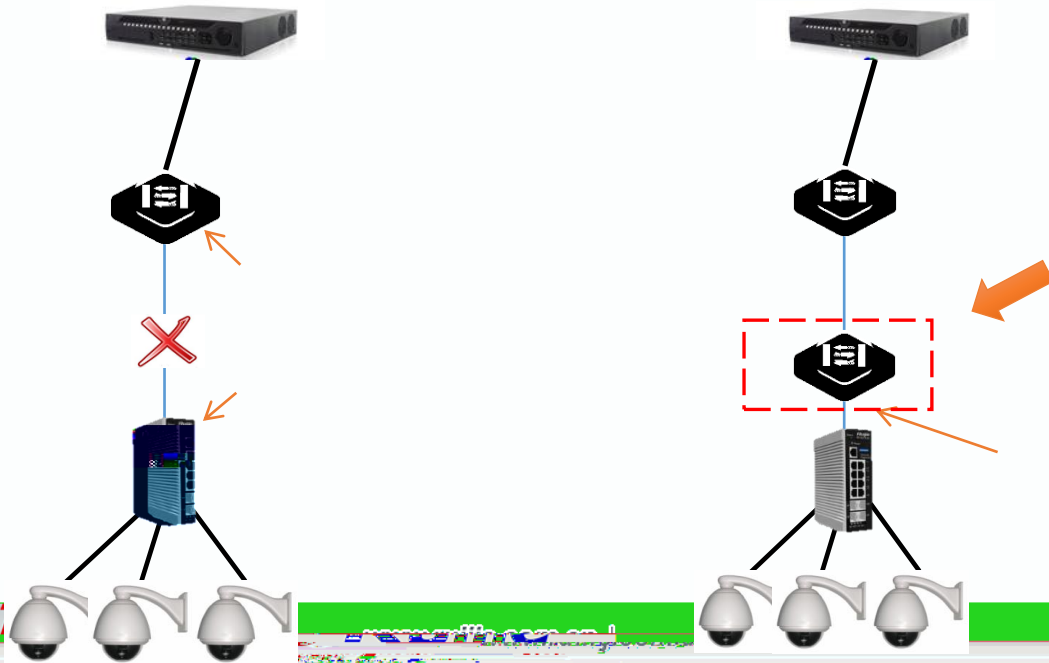

Contents

1	Introduction
2	Network Architecture
3	Network Security
4	Network Performance
5	Network Management
6	Network Troubleshooting
7	Network Design
8	Network Implementation
9	Network Maintenance
10	Network Upgrade
11	Network Migration
12	Network Integration
13	Network Optimization
14	Network Expansion
15	Network Consolidation
16	Network Decommissioning
17	Network Archiving
18	Network Backup
19	Network Recovery
20	Network Disaster Recovery
21	Network Business Continuity
22	Network Compliance
23	Network Auditing
24	Network Reporting
25	Network Documentation
26	Network Training
27	Network Certification
28	Network Accreditation
29	Network Accreditation of Competence
30	Network Accreditation of Performance
31	Network Accreditation of Quality
32	Network Accreditation of Security
33	Network Accreditation of Reliability
34	Network Accreditation of Availability
35	Network Accreditation of Scalability
36	Network Accreditation of Flexibility
37	Network Accreditation of Interoperability
38	Network Accreditation of Compatibility
39	Network Accreditation of Compatibility
40	Network Accreditation of Compatibility