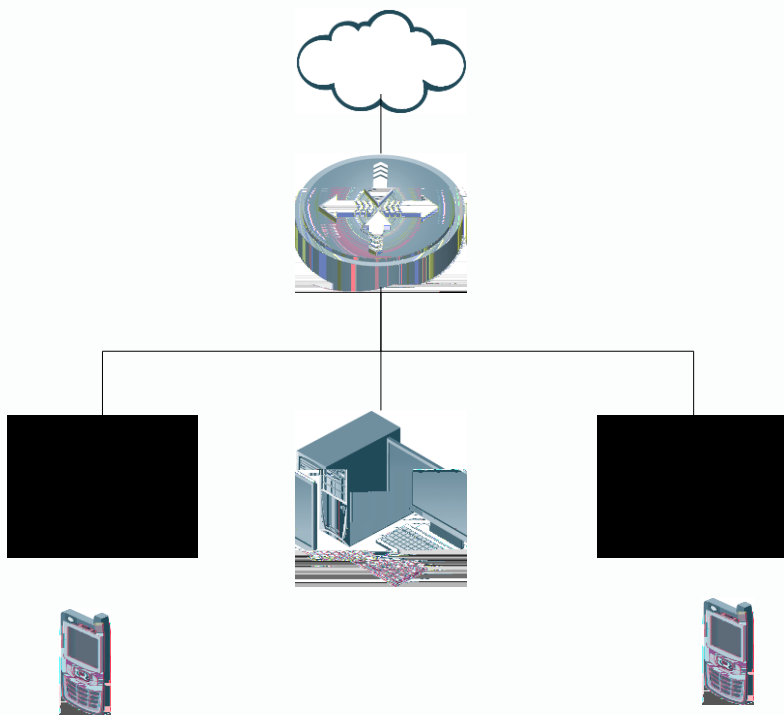

RG

A solid red rectangular bar located to the left of the "Contents" text.

Contents

RG-EG680-P

EasyGate

EG

MIPS

POE
80211.af/at
POE

45W

7 LAN

AC
AP

Contents

EG680-P

EG680-P

1	8	8GE	1-7	1	LAN/WAN
		1	WAN0	mgmt	10/100/1000M
			WAN1	WAN/LAN	
LAN	1	LAN2			10/100/1000M
		LAN1	WAN/LAN		
POE		45W	80211.af/at	7	LAN POE
2	reset		reset	3	
3	Console		RJ45		
4	USB	1	USB2.0	U	USB
	U	U		FAT32	
5.	512M				
6.		DDR3	512M	1	eMMC 4GB

	RG-EG680-P	RG-EG2000F	RG-EG2000K	RG-EG2000CE	RG-EG2000SE	RG-EG2000GE	RG-EG2000UE	RG-EG2000XE
CPU	MIPS	MIPS	MIPS	MIPS	MIPS	MIPS	MIPS	MIPS
	8	5	7 2	8 2	8 2	8 4	8 8 4	8 8 4
	N/A	N/A	N/A	N/A	N/A	N/A	2	2
	4G	4G	32G	500G 1	500G 1	500G 2	500G 2	500G 2
	512M	512M	1G	2G	2G	4G	16G	16G
	1U	1U						

Contents

AC POE

AP AC AP AP
POE

EG680-P

A solid red rectangular block on the left side of the slide.

4008-111-000

“

“