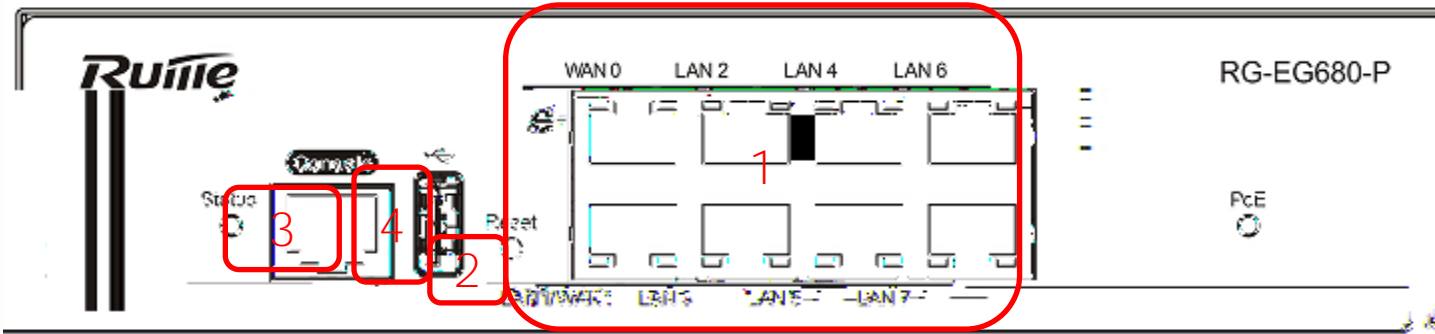

RG

A solid red rectangular bar located to the left of the "Contents" text.

Contents

RG-EG680-P

EasyGate

EG

MIPS

POE
80211.af/at
POE

45W

7 LAN

AC
AP

Contents

EG680-P

EG680-P

1	8	8GE	1-7	1	LAN/WAN
		1	WAN0	mgmt	10/100/1000M
			WAN1	WAN/LAN	
LAN	1	LAN2			10/100/1000M
		LAN1	WAN/LAN		
POE		45W	80211.af/at	7	LAN POE
2	reset		reset	3	
3	Console		RJ45		
4	USB	1	USB2.0	U	USB
	U	U		FAT32	
5.	512M				
6.		DDR3	512M	1	eMMC 4GB

	RG-EG680-P	RG-EG2000F	RG-EG2000K	RG-EG2000CE	RG-EG2000SE	RG-EG2000GE	RG-EG2000UE	RG-EG2000XE
CPU	MIPS	MIPS	MIPS	MIPS	MIPS	MIPS	MIPS	MIPS
	8	5	7 2	8 2	8 2	8 4	8 8 4	8 8 4
	N/A	N/A	N/A	N/A	N/A	N/A	2	2
	4G	4G	32G	500G 1	500G 1	500G 2	500G 2	500G 2
	512M	512M	1G	2G	2G	4G	16G	16G
	1U	1U						

Contents

AC POE

AP AC AP AP
POE

EG680-P

A solid red rectangular block on the left side of the slide.

4008-111-000

“

“