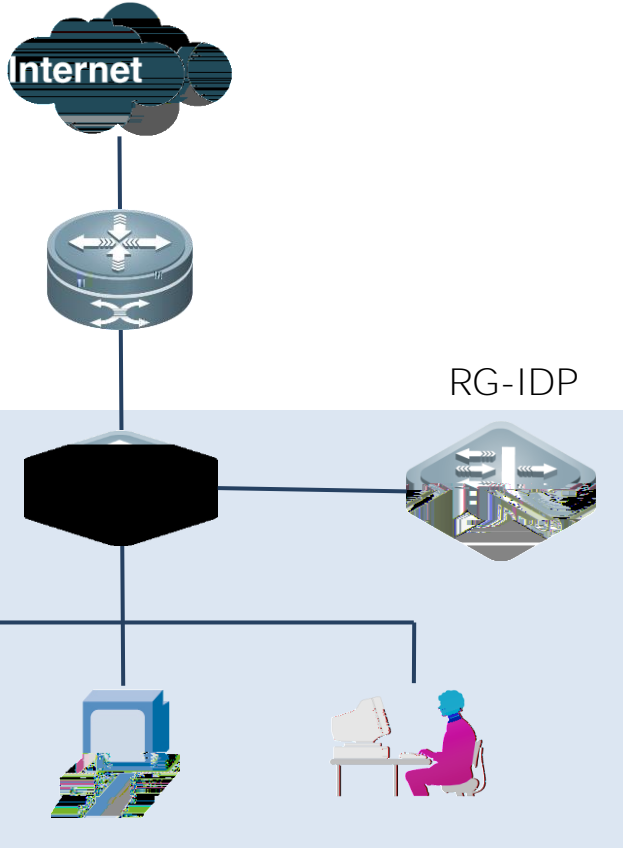

RG-IDP

IPS

RG-IDP 1000E   RG-IDP 2000E
RG-IDP 3000E