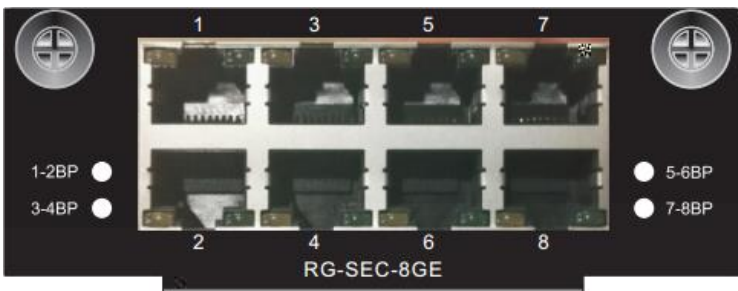

bypass

RG-IDP 2000E

PWR		HDD	
Console	RJ45		
USB			
BYP1	BYP2	bypass	
6	eth0-eth5	eth2<->eth3	bypass eth4<->eth5
	bypass		
1		5	
RG-SEC-4SFP	4	RG-SEC-8GE	8
	RG-SEC-4GE4SFP	4	4
SFP+			RG-SEC-8SFP 8
			RG-SEC-2XEF 2

RG-IDP 3000E

PWR			HDD		
Console		RJ45			
USB					
		eth0 MGT	eth1 MGT		
4		5			
RG-SEC-4SFP	4		RG-SEC-8GE	8	RG-SEC-8SFP 8
	RG-SEC-4GE4SFP	4	4		RG-SEC-2XEF 2
SFP+					

RG-SEC-4SFP

4 / 1/3 2/4

RG-SEC-8SFP

8 / 1/3/5/7 2/4/6/8

RG-SEC-8GE

8 / BP bypass 1-2/3-4/5-6/7-8

RG-SEC-4GE4SFP

4 /
 4 /
 BP 5-6/7-8 bypass
 bypass

RG-SEC-2XFP

2 SFP+
 10G LINK LINK
 ACT

Contents

RG-IDP