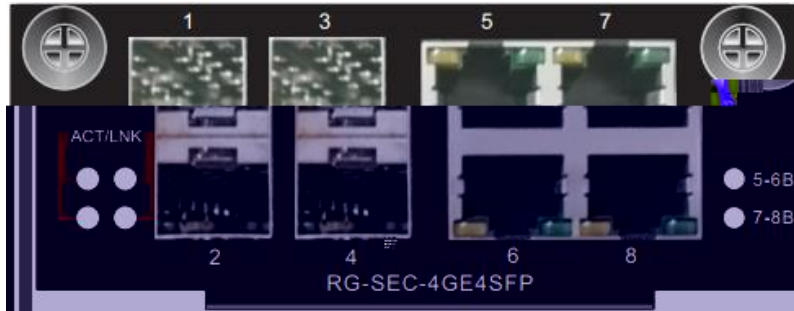

bypass

RG-IDP 2000E

PWR		HDD	
Console	RJ45		
USB			
BYP1	BYP2	bypass	
6	eth0-eth5	eth2<->eth3	bypass eth4<->eth5
	bypass		
1		5	
RG-SEC-4SFP	4	RG-SEC-8GE	8
	RG-SEC-4GE4SFP	4	4
SFP+			RG-SEC-8SFP 8
			RG-SEC-2XEF 2

RG-IDP 3000E

PWR			HDD		
Console		RJ45			
USB					
		eth0 MGT	eth1 MGT		
4		5			
RG-SEC-4SFP	4		RG-SEC-8GE	8	RG-SEC-8SFP 8
	RG-SEC-4GE4SFP	4	4		RG-SEC-2XEF 2
SFP+					

RG-SEC-4SFP

4 / 1/3 2/4

RG-SEC-8SFP

8 / 1/3/5/7 2/4/6/8

RG-SEC-8GE

8 / BP bypass 1-2/3-4/5-6/7-8

RG-SEC-4GE4SFP

4 /
 4 /
 BP 5-6/7-8 bypass
 bypass

RG-SEC-2XFP

2 SFP+
 10G LINK LINK
 ACT

Contents

RG-IDP