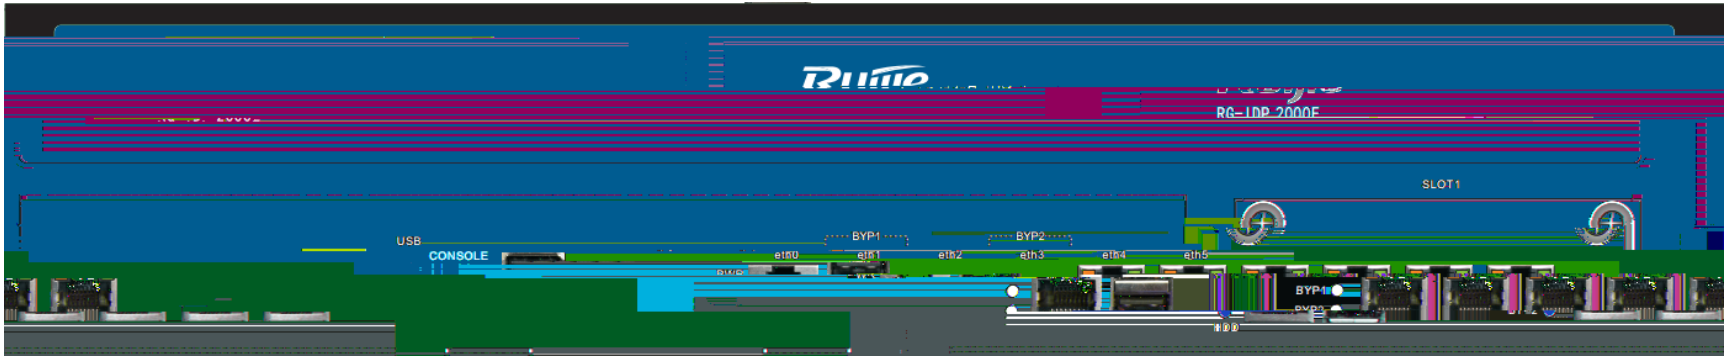

Console RJ45

USB

PWR power
bypass

HDD

BYP

5

eth0-eth4

eth1 <-> eth2

bypass

RG-IDP 2000E

PWR		HDD	
Console	RJ45		
USB			
BYP1	BYP2	bypass	
6	eth0-eth5	eth2<->eth3	bypass eth4<->eth5
	bypass		
1		5	
RG-SEC-4SFP	4	RG-SEC-8GE	8
	RG-SEC-4GE4SFP	4	4
SFP+			RG-SEC-8SFP 8
			RG-SEC-2XEF 2