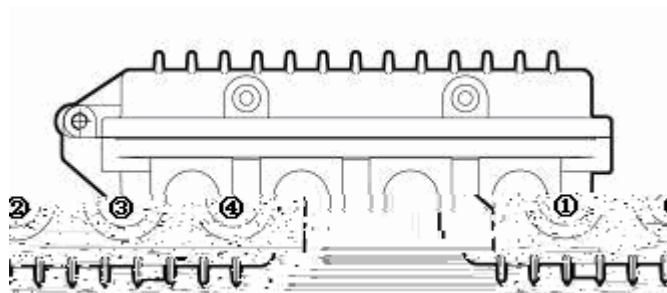

1	Console	3	10/100/1000Base-T	6	Power Jack
2	1000Base-X SFP