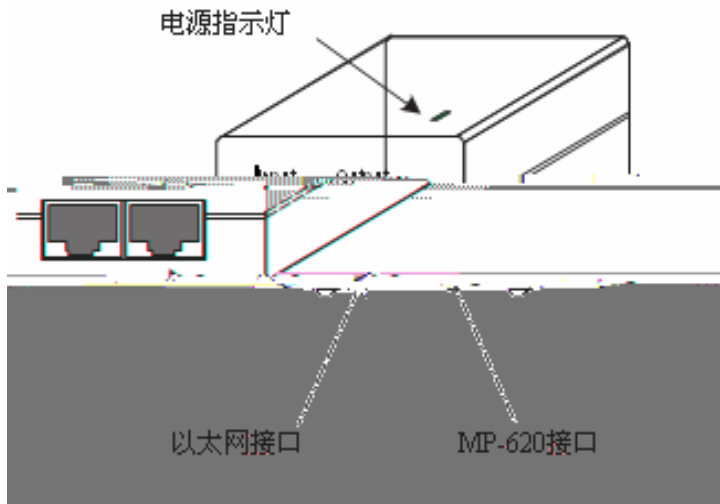

LED		
Health	PoE	MP-620

r

MP-620 PoE