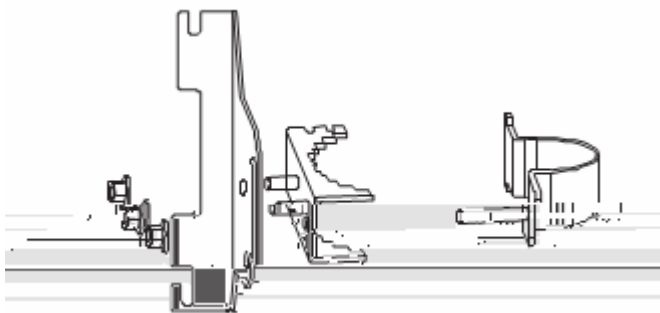

2

2.1 MP-620

MP-620

MP-620

PoE