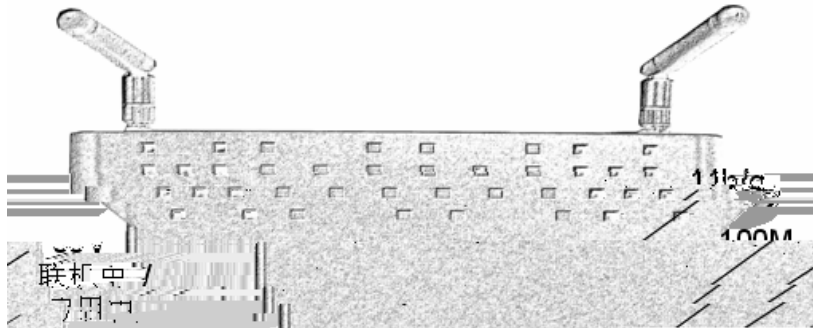

2

Mobility System Softwar (MSS)2

Web WLAN RingMaster MX MP

IEEE 802.3af (PoE)

MP-71 LED

	802.11b/g		
		LAN	
	/	/	N/A

2.3 MP-71

MP-71